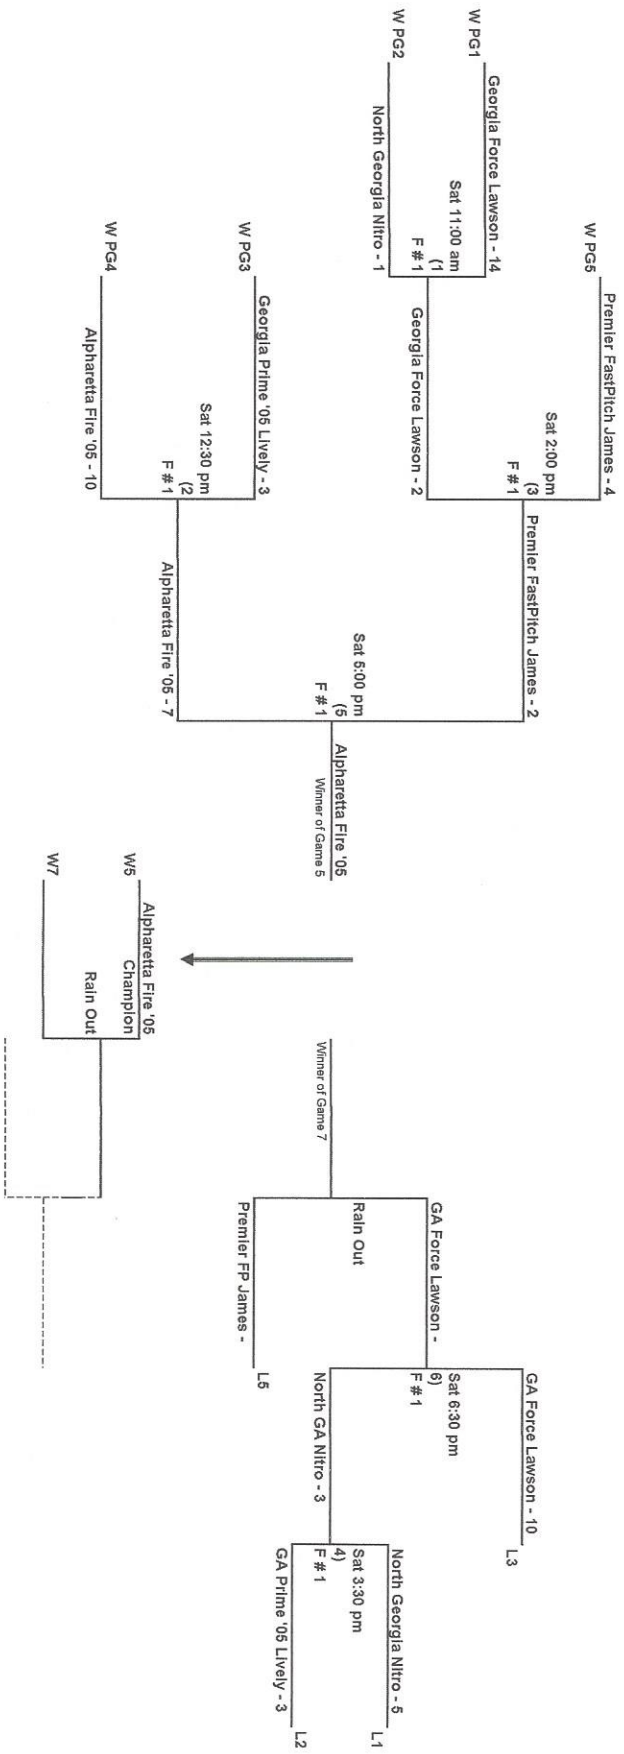

NORTH GEORGIA PGF SOFTBALL

MEMORIAL DAY CLASSIC

MAY 26 2018

Heritage Point Park * Dalton, GA

12 - UNDER " GOLD "