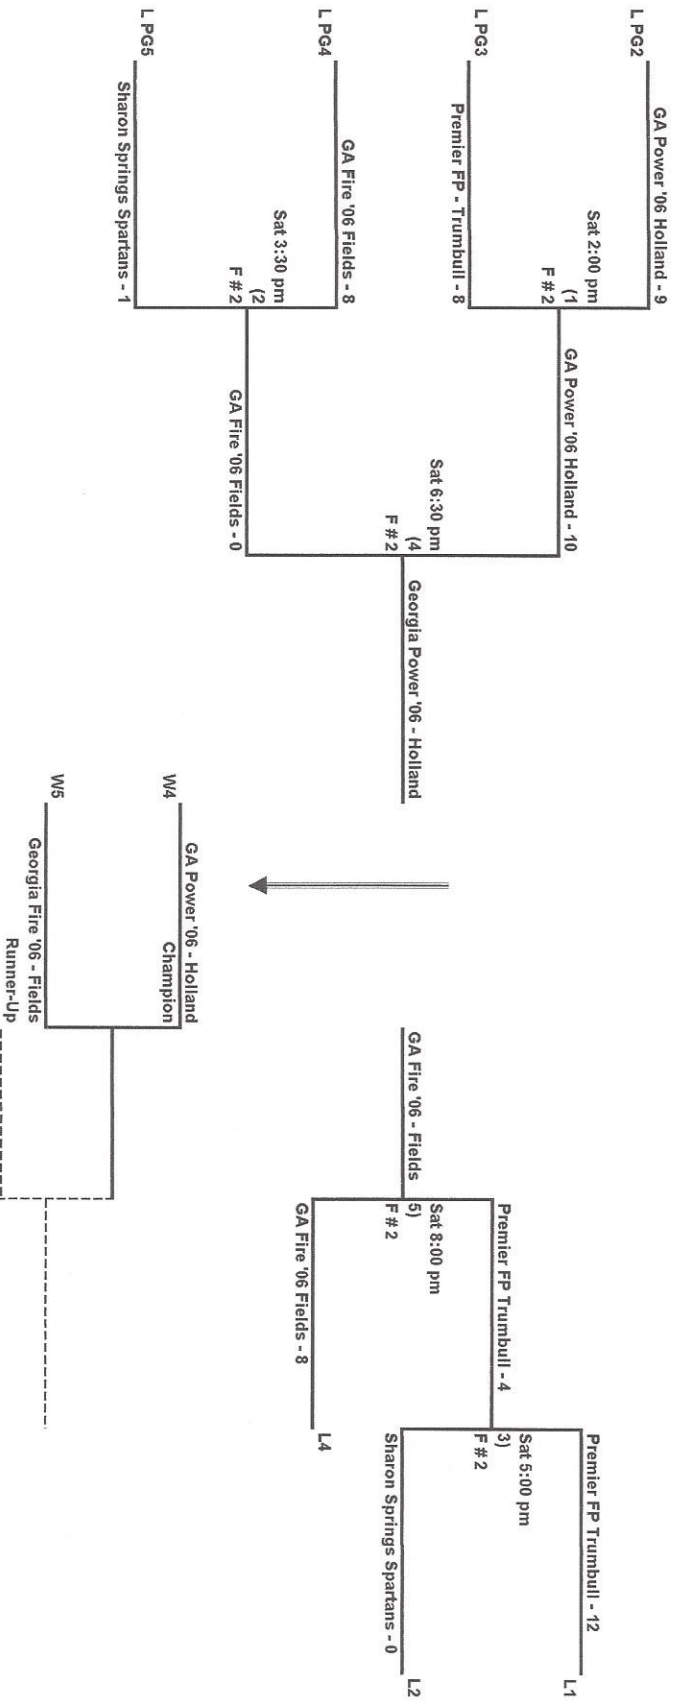

12 - UNDER " GOLD "

NORTH GEORGIA P G F SOFTBALL

MEMORIAL DAY CLASSIC

MAY 26 2018

Heritage Point Park * Dalton, GA

12 - UNDER ' SILVER "

NORTH GEORGIA P G F SOFTBALL
MEMORIAL DAY CLASSIC

MAY 26 2018