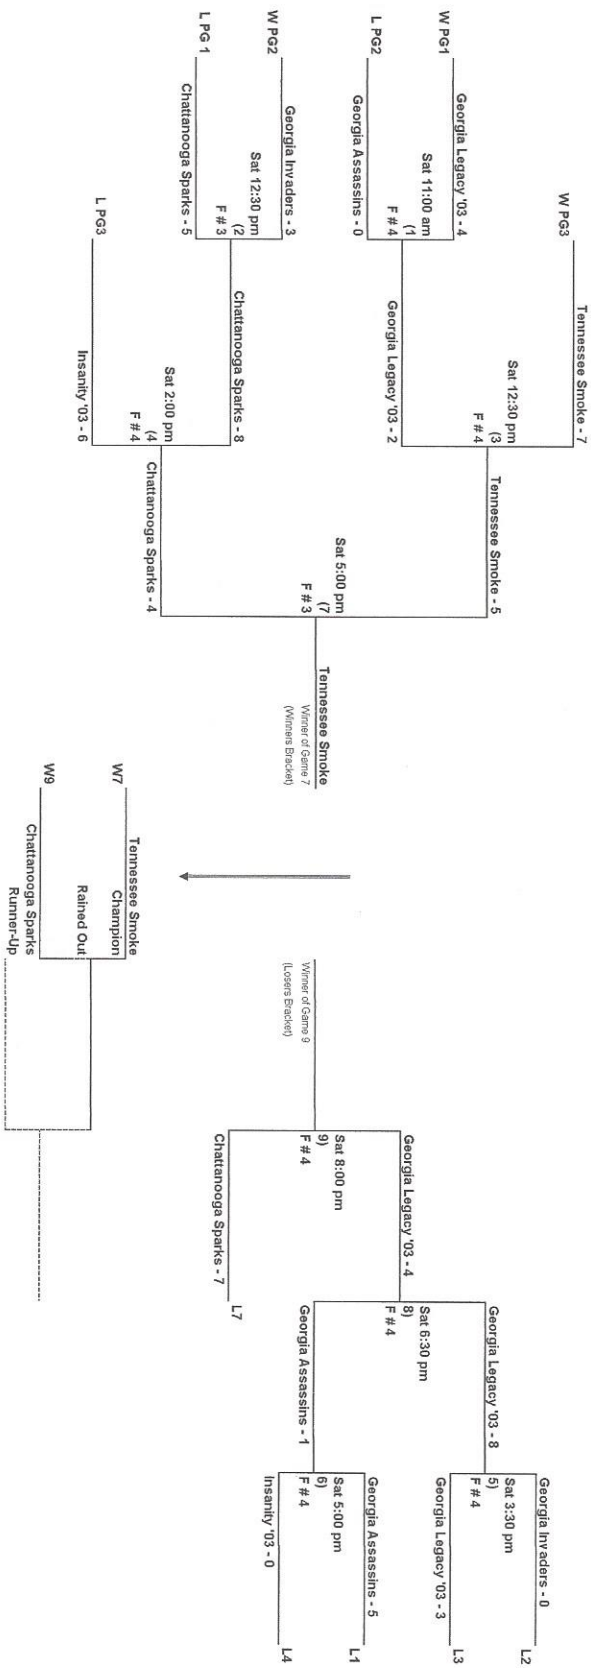

NORTH GEORGIA P G F SOFTBALL
MEMORIAL DAY CLASSIC

MAY 26 2018

Heritage Point Park * Dalton, GA

14 - UNDER