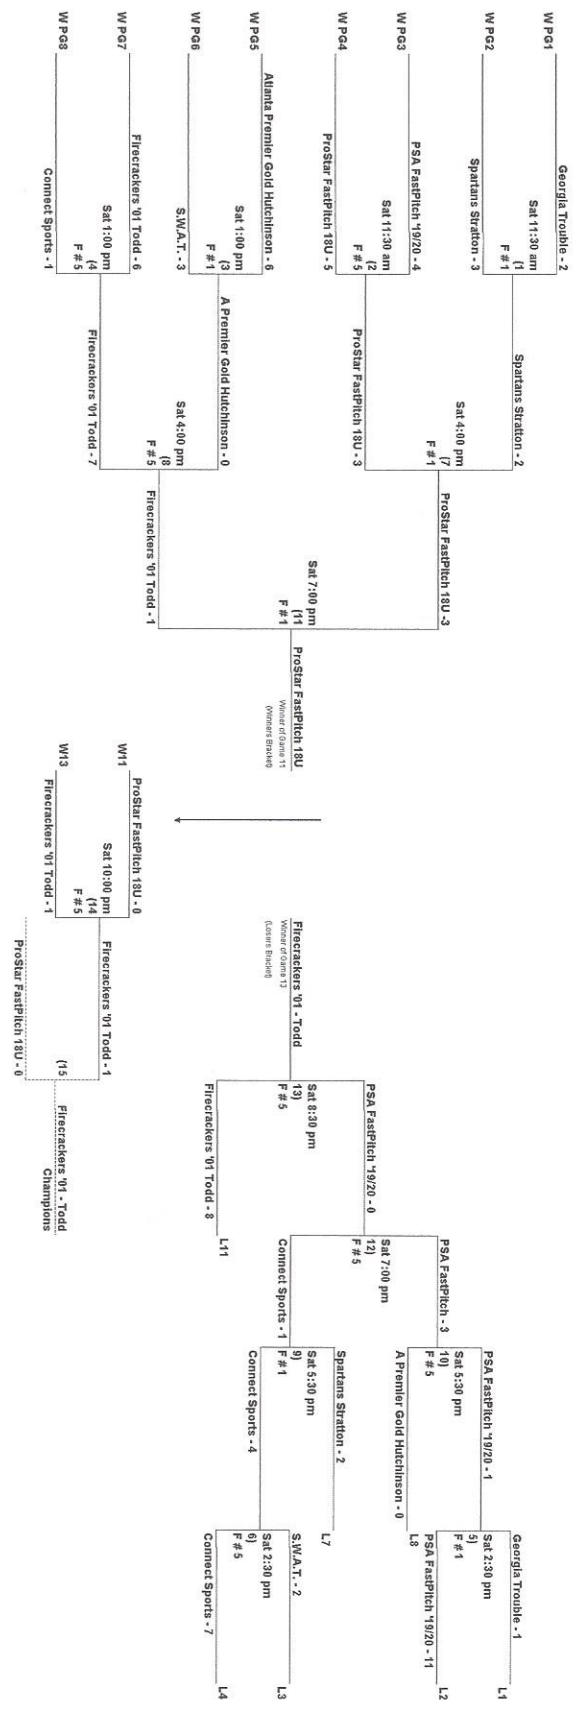

**North Georgia PGF Softball * 2018 Mother's Day Classic
Heritage Point Park EAST/TOP * Dalton, Georgia**

May 12 2018

16 / 18- Under

				DAY	TIME	Field #	
<u>A ProStar FastPitch 14U</u>	PG1	A-5	vs	B-6	SAT	9:00 AM	1
<u>B Georgia Trouble</u>	PG2	C-5	vs	D-7	SAT	9:00 AM	3
<u>C Georgia Force - Matthews</u>	PG3	E-12	vs	F-5	SAT	9:00 AM	4
<u>D Spartans - Stratton</u>	PG4	G-4	vs	H-3	SAT	9:00 AM	5
<u>E PSA FastPitch '19/20</u>	PG5	J-1	vs	K-8	SAT	10:15 AM	1
<u>F Spartans - Williams</u>	PG6	L-5	vs	M-10	SAT	10:15 AM	3
<u>G ProStar FastPitch 18U</u>	PG7	N-8	vs	P-0	SAT	10:15 AM	4
<u>H Premier FastPitch - Lloyd</u>	PG8	Q-8	vs	A-0	SAT	10:15 AM	5
<u>J Attack FastPitch</u>							
<u>K Atlanta Premier Gold - Hutchinson</u>							
<u>L Georgia Fire - Team Marshall</u>							
<u>M S.W.A.T.</u>							
<u>N Firecrackers '01 - Todd</u>							
<u>P East Cobb Edge - Eman / Pease</u>							
<u>Q Connect Sports</u>							

Pool Game Times Subject to Change

Teams Must be at the fields and ready to play at least 30 minutes prior to game time

NORTH GEORGIA P G F SOFTBALL
 MOTHERS' DAY CLASSIC
 MAY 5 2018
 Heritage Point Park * Dalton, GA
 16/18 - UNDER "GOLD"

NORTH GEORGIA P G F SOFTBALL
MOTHER'S DAY CLASSIC
MAY 12 2018
Heritage Point Park * Dalton, GA
16 /18 - UNDER "SILVER"