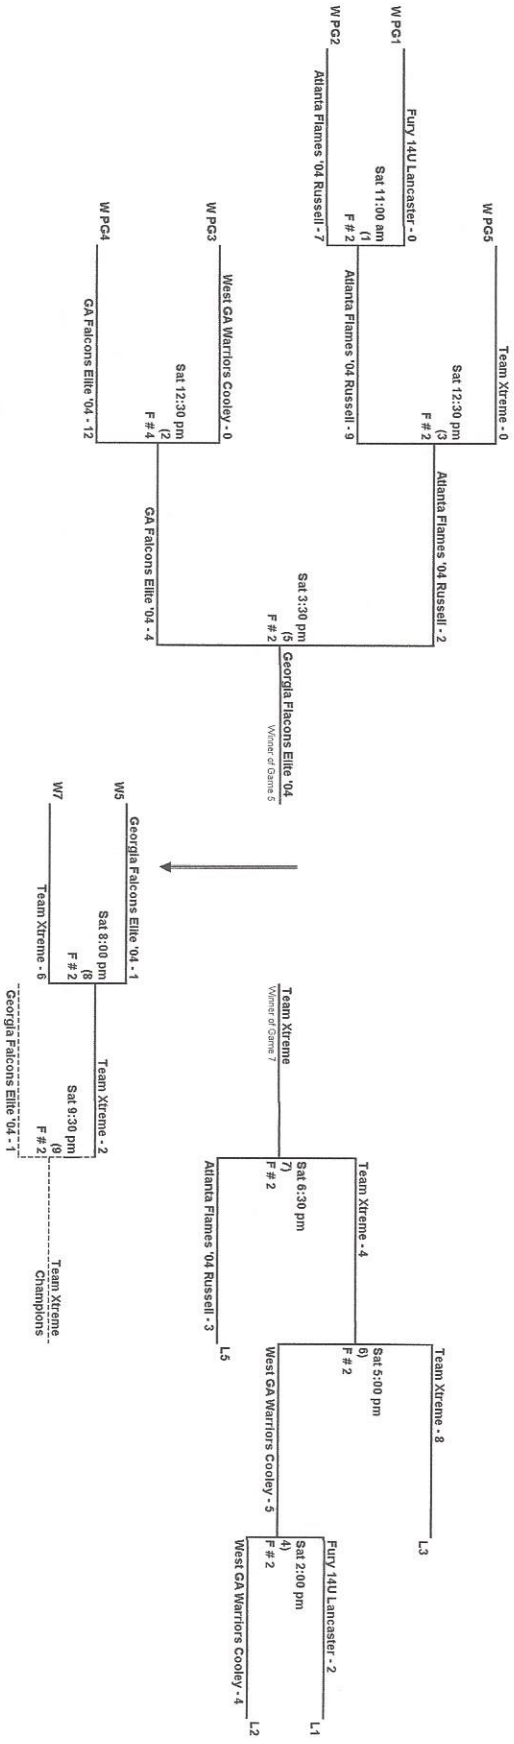

North Georgia PGF Softball * 2018 Mother's Day Classic
Skip Well's Park (formerly Bells Ferry Park) * Marietta, Georgia

May 12 2018

12 - Under

					DAY	TIME	Field #
A Firecrackers 12U - Paley	PG1	A-4	vs	B-9	SAT	8:30 AM	2
B Georgia Power '06 - Holland	PG2	C-4	vs	D-5	SAT	8:30 AM	3
C Lady Flames - Curkendall	PG3	E-0	vs	F-5	SAT	9:45 AM	2
D Alpharetta Fire '05	PG4	G-2	vs	A-7	SAT	9:45 AM	3
E Georgia Prime - Carver							
F Georgia Octane							
G Team Georgia '06							

Pool Game Times Subject to Change

Teams Must be at the fields and ready to play at least 30 minutes prior to game time

NORTH GEORGIA P G F SOFTBALL
 MOTHERS' DAY CLASSIC
 MAY 12 2018
 Skip Wells Park * Marietta, GA
 12 - UNDER

Pool Game Times Subject to Change

16 / 18- Under

				DAY	TIME	Field #	
<u>A Georgia Xtreme</u>	PG6	A-3	vs	B-9	SAT	8:30 AM	4
<u>B Premier FastPitch - Peek</u>	PG7	C-0	vs	D-10	SAT	8:30 AM	5
<u>C Georgia Hornets - Glass</u>	PG8	E-6	vs	F-1	SAT	9:45 AM	5
<u>D Atlanta Premier - Walling</u>							
<u>E Georgia Force - Wilber</u>							
<u>F Georgia Elite Gold - Joseph</u>							

Pool Game Times Subject to Change

Teams Must be at the fields and ready to play at least 30 minutes prior to game time

NORTH GEORGIA P G F SOFTBALL
MOTHER'S DAY CLASSIC
MAY 12 2018
Shaw Park * Marietta, GA
14U GOLD Bracket