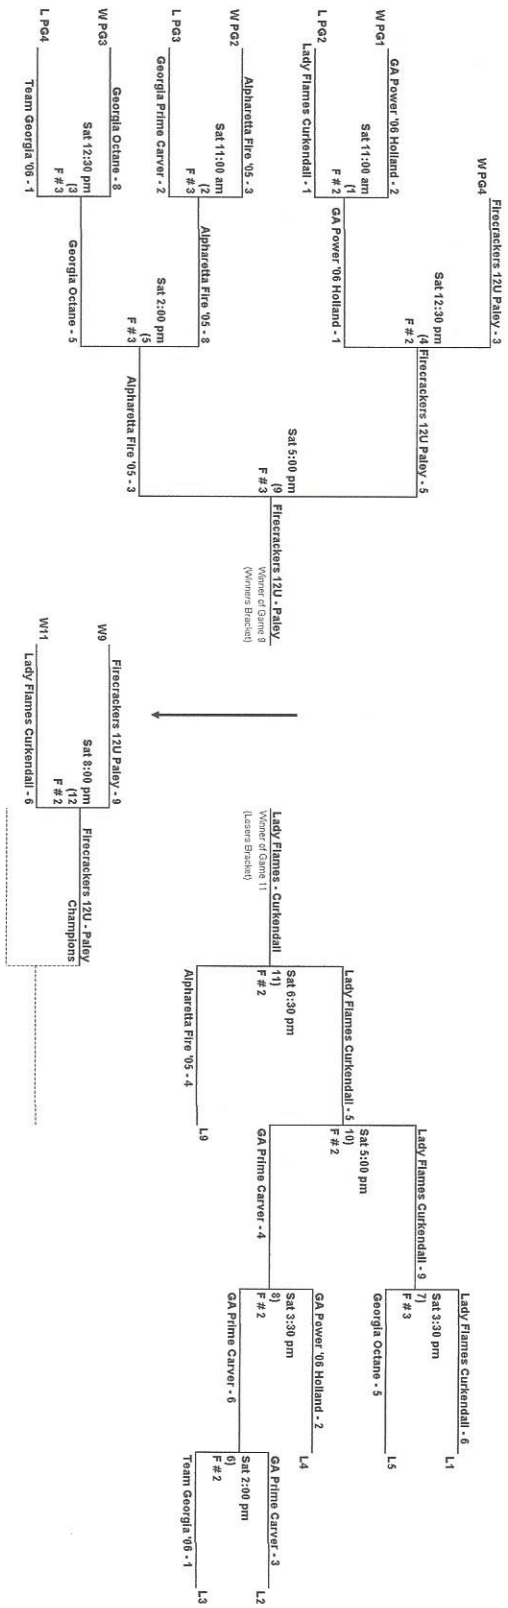

North Georgia PGF Softball * 2018 Mother's Day Classic
Skip Well's Park (formerly Bells Ferry Park) * Marietta, Georgia

May 12 2018

12 - Under

					DAY	TIME	Field #
A Firecrackers 12U - Paley	PG1	A-4	vs	B-9	SAT	8:30 AM	2
B Georgia Power '06 - Holland	PG2	C-4	vs	D-5	SAT	8:30 AM	3
C Lady Flames - Curkendall	PG3	E-0	vs	F-5	SAT	9:45 AM	2
D Alpharetta Fire '05	PG4	G-2	vs	A-7	SAT	9:45 AM	3
E Georgia Prime - Carver							
F Georgia Octane							
G Team Georgia '06							

Pool Game Times Subject to Change

Teams Must be at the fields and ready to play at least 30 minutes prior to game time

NORTH GEORGIA P G F SOFTBALL
 MOTHERS' DAY CLASSIC
 MAY 12 2018
 Skip Wells Park * Marietta, GA
 12 - UNDER

**North Georgia PGF Softball * 2018 Mother's Day Classic
Shaw Park * Marietta, Georgia**

May 12 2018

14 - Under

				DAY	TIME	Field #	
<u>A Fury 14U - Lancaster</u>	PG1	A-8	vs	B-0	SAT	8:30 AM	2
<u>B Georgia Phoenix - Kinzer</u>	PG2	C-0	vs	D-9	SAT	8:30 AM	3
<u>C Georgia Prime - Spann</u>	PG3	E-8	vs	F-7	SAT	9:45 AM	2
<u>D Atlanta Flames '04 - Russell</u>	PG4	G-0	vs	H-11	SAT	9:45 AM	3
<u>E West GA Warriors - Cooley</u>	PG5	J-1	vs	K-12	SAT	9:45 AM	4
<u>F Atlanta Flames '04 - Boaz</u>							
<u>G Xtreme FastPitch 14U</u>							
<u>H GA Falcons Elite '04 - Waller</u>							
<u>J Georgia Outlaws - Fambrough</u>							
<u>K Team Xtreme</u>							

Pool Game Times Subject to Change

Teams Must be at the fields and ready to play at least 30 minutes prior to game time

NORTH GEORGIA P G F SOFTBALL
MOTHER'S DAY CLASSIC
MAY 12 2018
Shaw Park * Marietta, GA
14U GOLD Bracket