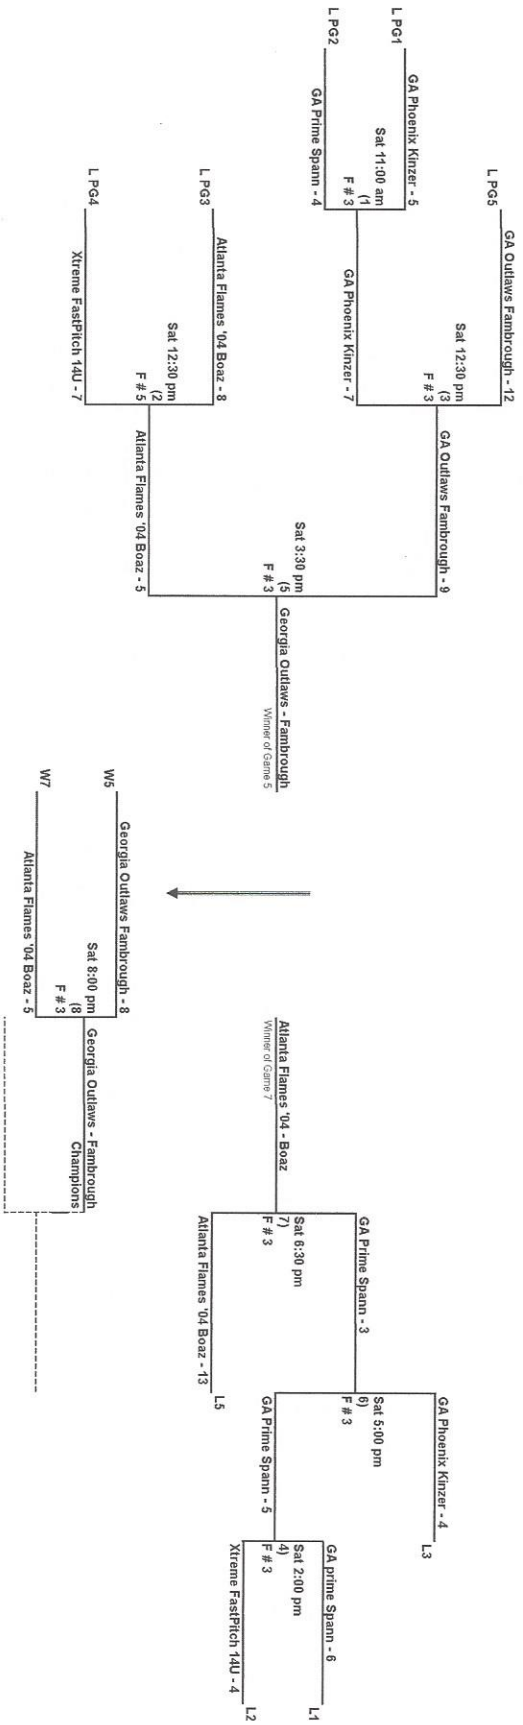

NORTH GEORGIA P G F SOFTBALL
MOTHER'S DAY CLASSIC
MAY 12 2018
Shaw Park * Marietta, GA
14U SILVER Bracket