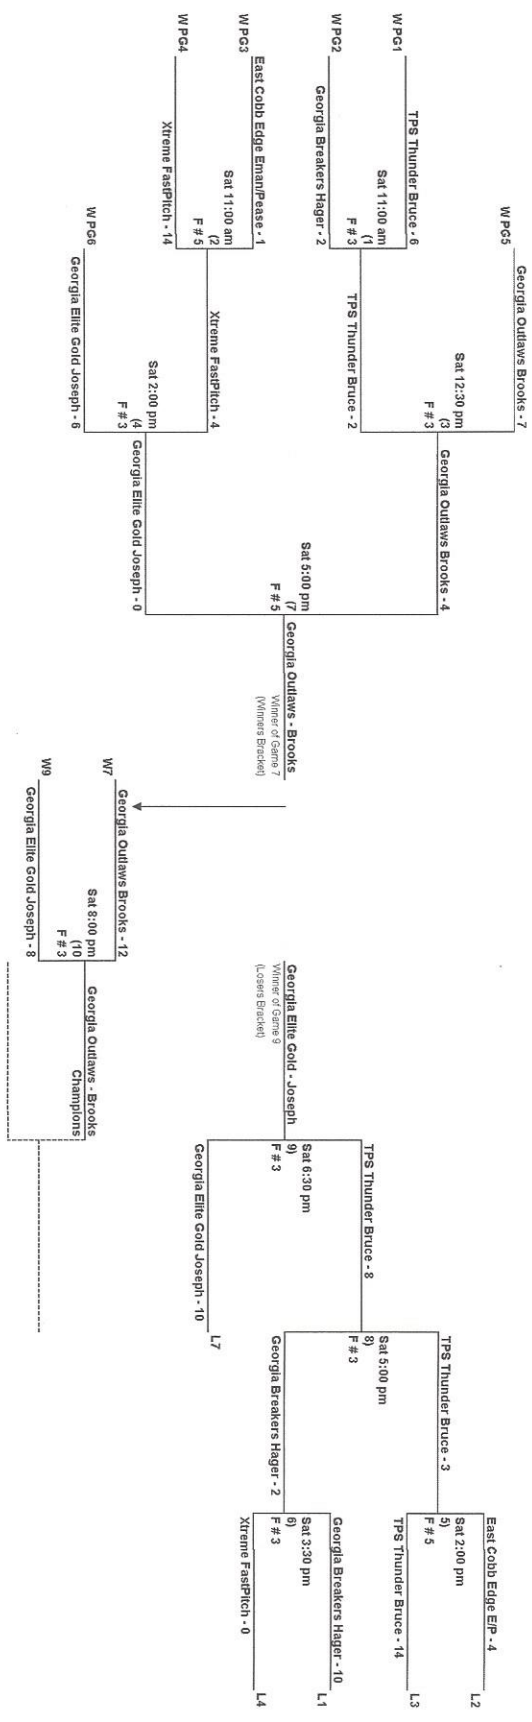

**North Georgia PGF Softball \* 2018 Spring Classic**  
**Shaw Park \* Marietta, Georgia**  
**March 24 2018**

**12 - Under**

				DAY	TIME	Field #	
<u>A Georgia Prime - Carver</u>	PG1	A-8	vs	B-0	SAT	8:30 AM	2
<u>B Crush FastPitch '05</u>	PG2	C-7	vs	D-4	SAT	9:45 AM	2
<u>C Georgia Fire '06 - Fields</u>	PG3	E-12	vs	B-0	SAT	11:00 AM	2
<u>D Georgia Force - Lawson</u>							
<u>E Georgia Falcons Elite '05</u>							

**16 / 18 - Under**

				DAY	TIME	Field #	
<u>A TPS Thunder - Bruce</u>	PG1	A-3	vs	B-0	SAT	8:30 AM	3
<u>B NYO Patriots</u>	PG2	C-1	vs	D-2	SAT	8:30 AM	4
<u>C Atlanta Premier - Walling</u>	PG3	E-2	vs	F-3	SAT	8:30 AM	5
<u>D Georgia Breakers - Hager</u>	PG4	G-2	vs	H-3	SAT	9:45 AM	3
<u>E Lilburn T-Birds - Morales</u>	PG5	J-0	vs	K-1	SAT	9:45 AM	4
<u>F East Cobb Edge-Eman/Pease</u>	PG6	L-4	vs	M-3	SAT	9:45 AM	5
<u>G Georgia Force - Allred</u>							
<u>H Xtreme FastPitch</u>							
<u>J Georgia Force - Powell/Turner</u>							
<u>K Georgia Outlaws - Brooks</u>							
<u>L Georgia Elite Gold - Joseph</u>							
<u>M Georgia Intensity - Robinson</u>							

Teams Must be at the fields and ready to play at least 30 minutes prior to game time

**NORTH GEORGIA P G F SOFTBALL**  
**SPRING CLASSIC**  
**MARCH 24 2018**  
**Shaw Park \* Marietta, GA**  
**16 / 18U Gold Bracket**

**NORTH GEORGIA P G F SOFTBALL**  
**SPRING CLASSIC**  
**MARCH 24 2018**  
**Shaw Park \* Marietta, GA**  
**16 / 18U Silver Bracket**