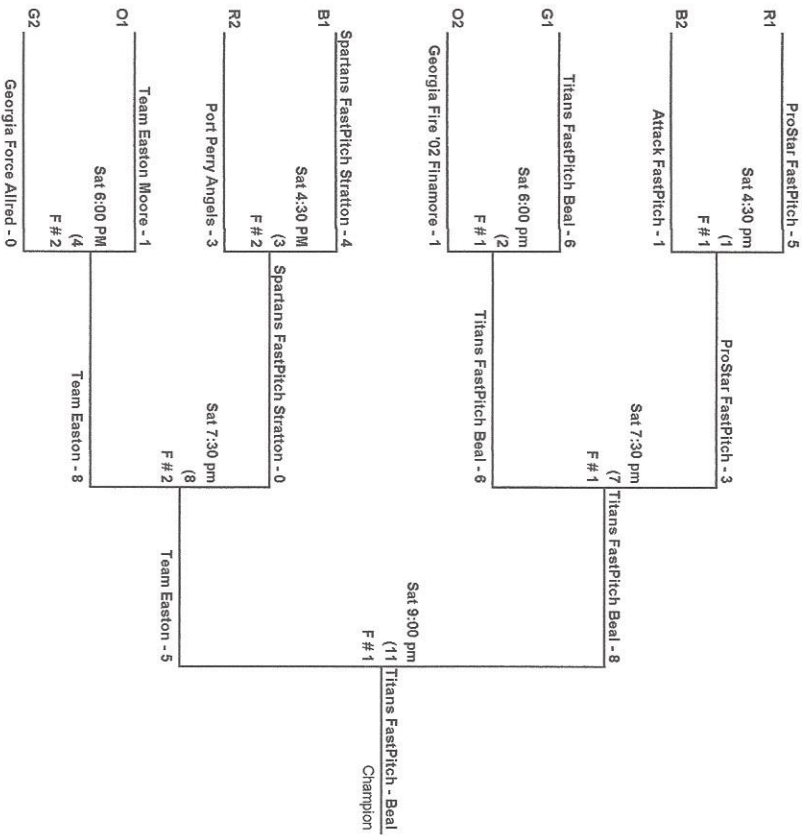

North Georgia PGF Softball * 2018 ST. Patrick's Day Classic

Westside Park * Dalton, Georgia

March 17 2018

16 / 18 - Under

Red Pool

				DAY	TIME	Field #	
A <u>Port Perry Angels 18U</u>	PG1	A-3	vs	B-0	SAT	12:00 PM	1
B <u>Force Elite - Free</u>	PG2	B-0	vs	C-7	SAT	1:30 AM	1
C <u>ProStar FastPitch</u>	PG3	C-3	vs	A-3	SAT	3:00 PM	1

Blue Pool

D <u>Spartans - Williams</u>	PG4	D-1	vs	E-4	SAT	12:00 PM	2
E <u>Attack FastPitch</u>	PG5	E-2	vs	F-3	SAT	1:30 AM	2
F <u>Spartans 18U - Stratton</u>	PG6	F-1	vs	D-1	SAT	3:00 PM	2

Green Pool

G <u>Georgia Force - Allred</u>	PG7	G-0	vs	H-1	SAT	12:00 PM	3
H <u>Titans FastPitch - Beal</u>	PG8	H-14	vs	J-0	SAT	1:30 AM	3
J <u>Lady Panthers</u>	PG9	J-0	vs	G-2	SAT	3:00 PM	3

Orange Pool

K <u>Team Easton</u>	PG10	K-5	vs	L-0	SAT	12:00 PM	4
L <u>Premier FastPitch - Reed</u>	PG11	M-4	vs	N-0	SAT	1:30 AM	4
M <u>Georgia Fire '02 - Finnamore</u>	PG12	K-4	vs	M-1	SAT	3:00 PM	4
N <u>Georgia Fire - Sims</u>	PG13	L-0	vs	N-3	SAT	4:30 PM	4

NORTH GEORGIA P G F SOFTBALL
 ST. PATRICK'S DAY CLASSIC

MARCH 17 2018

Westside Park * Dalton, GA
 16 / 18U Gold Bracket

NORTH GEORGIA P G F SOFTBALL
 ST. PATRICK'S DAY CLASSIC

MARCH 17 2018

Westside Park * Dalton, GA
 16 / 18U Silver Bracket