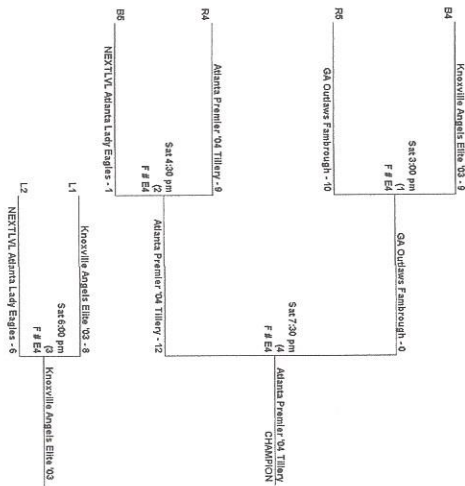

#### Orange Pool

				DAY	TIME	Field #
N	Spartans - West					
P	Attack FastPitch					
Q	Georgia Intenisty - Robinson					
R	Georgia Fire 18U Gold					
PG13	N-0	vs	P-8	SAT	10:00 AM	W10
PG14	P-4	vs	R-1	SAT	11:15 AM	W10
PG15	R-14	vs	Q-0	SAT	12:30 PM	W10
PG16	Q-2	vs	N-7	SAT	1:45 PM	W10

Teams Must be at the fields and ready to play at least 30 minutes prior to game time

NORTH GEORGIA PGF SOFTBALL  
EARLY BIRD CLASSIC

MARCH 3 2018

Heritage Point Park (East/Top Fields) \* Dalton, GA

12 - UNDER

NORTH GEORGIA PGF SOFTBALL  
EARLY BIRD CLASSIC

MARCH 3 2018

Heritage Point Park (East/Top Fields) \* Dalton, GA

14 - UNDER GOLD BRACKET

NORTH GEORGIA PGF SOFTBALL  
EARLY BIRD CLASSIC

MARCH 3 2018

Heritage Point Park (East/Top Fields) \* Dalton, GA

14 - UNDER SILVER BRACKET

NORTH GEORGIA PGF SOFTBALL  
EARLY BIRD CLASSIC

MARCH 3 2018

Heritage Point Park (West/Bottom fields) \* Dalton, GA  
HIGH SCHOOL GOLD BRACKET

NORTH GEORGIA PGF SOFTBALL  
EARLY BIRD CLASSIC