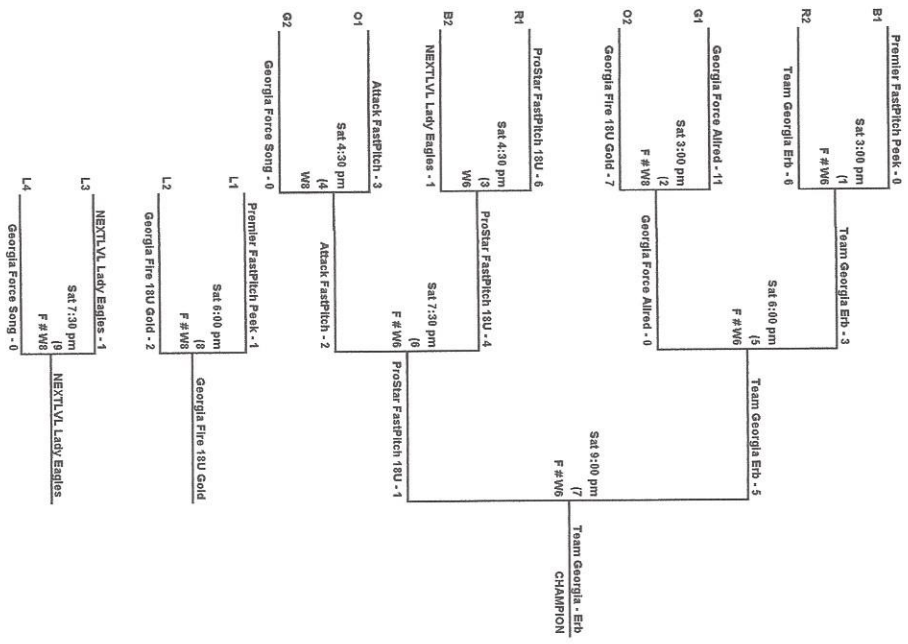

#### Orange Pool

				DAY	TIME	Field #
N	Spartans - West					
P	Attack FastPitch					
Q	Georgia Intenisty - Robinson					
R	Georgia Fire 18U Gold					
PG13	N-0	vs	P-8	SAT	10:00 AM	W10
PG14	P-4	vs	R-1	SAT	11:15 AM	W10
PG15	R-14	vs	Q-0	SAT	12:30 PM	W10
PG16	Q-2	vs	N-7	SAT	1:45 PM	W10

Teams Must be at the fields and ready to play at least 30 minutes prior to game time

NORTH GEORGIA PGF SOFTBALL  
EARLY BIRD CLASSIC

MARCH 3 2018

Heritage Point Park (East/Top Fields) \* Dalton, GA

12 - UNDER

NORTH GEORGIA PGF SOFTBALL  
EARLY BIRD CLASSIC

MARCH 3 2018

Heritage Point Park (East/Top Fields) \* Dalton, GA

14 - UNDER GOLD BRACKET

NORTH GEORGIA PGF SOFTBALL  
EARLY BIRD CLASSIC

MARCH 3 2018

Heritage Point Park (East/Top Fields) \* Dalton, GA

14 - UNDER SILVER BRACKET

NORTH GEORGIA PGF SOFTBALL  
EARLY BIRD CLASSIC

MARCH 3 2018

Heritage Point Park (West/Bottom fields) \* Dalton, GA  
HIGH SCHOOL GOLD BRACKET

NORTH GEORGIA PGF SOFTBALL  
EARLY BIRD CLASSIC