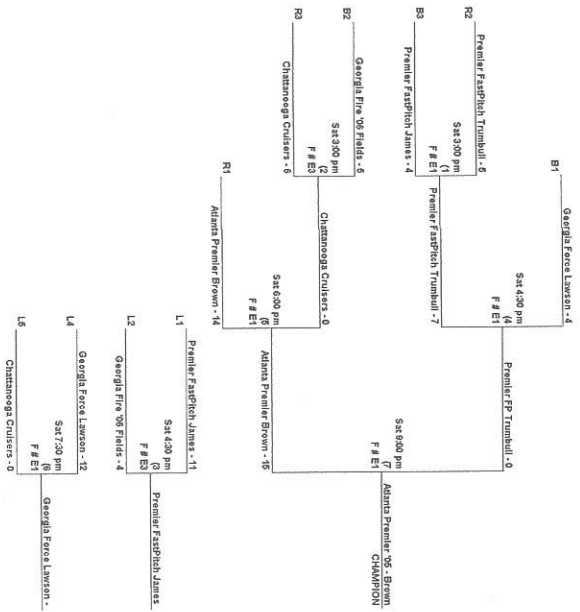

#### Orange Pool

				DAY	TIME	Field #
N	Spartans - West					
P	Attack FastPitch					
Q	Georgia Intenisty - Robinson					
R	Georgia Fire 18U Gold					
PG13	N-0	vs	P-8	SAT	10:00 AM	W10
PG14	P-4	vs	R-1	SAT	11:15 AM	W10
PG15	R-14	vs	Q-0	SAT	12:30 PM	W10
PG16	Q-2	vs	N-7	SAT	1:45 PM	W10

NORTH GEORGIA PGF SOFTBALL  
EARLY BIRD CLASSIC

MARCH 3 2018

Heritage Point Park (East/Top Fields) \* Dalton, GA

14 - UNDER GOLD BRACKET

NORTH GEORGIA PGF SOFTBALL  
EARLY BIRD CLASSIC

MARCH 3 2018

Heritage Point Park (East/Top Fields) \* Dalton, GA

14 - UNDER SILVER BRACKET

NORTH GEORGIA PGF SOFTBALL  
EARLY BIRD CLASSIC

MARCH 3 2018

Heritage Point Park (West/Bottom fields) \* Dalton, GA  
HIGH SCHOOL GOLD BRACKET

NORTH GEORGIA PGF SOFTBALL  
EARLY BIRD CLASSIC