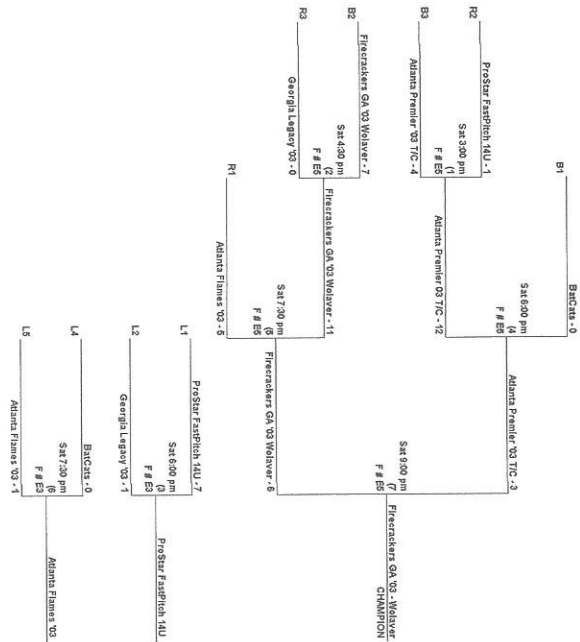

#### Orange Pool

				DAY	TIME	Field #
N	Spartans - West					
P	Attack FastPitch					
Q	Georgia Intenisty - Robinson					
R	Georgia Fire 18U Gold					
PG13	N-0	vs	P-8	SAT	10:00 AM	W10
PG14	P-4	vs	R-1	SAT	11:15 AM	W10
PG15	R-14	vs	Q-0	SAT	12:30 PM	W10
PG16	Q-2	vs	N-7	SAT	1:45 PM	W10

Teams Must be at the fields and ready to play at least 30 minutes prior to game time

NORTH GEORGIA PGF SOFTBALL  
EARLY BIRD CLASSIC

MARCH 3 2018

Heritage Point Park (East/Top Fields) \* Dalton, GA

12 - UNDER

NORTH GEORGIA PGF SOFTBALL  
EARLY BIRD CLASSIC

MARCH 3 2018

Heritage Point Park (East/Top Fields) \* Dalton, GA

14 - UNDER GOLD BRACKET

NORTH GEORGIA PGF SOFTBALL  
EARLY BIRD CLASSIC

MARCH 3 2018

Heritage Point Park (East/Top Fields) \* Dalton, GA

14 - UNDER SILVER BRACKET

NORTH GEORGIA PGF SOFTBALL  
EARLY BIRD CLASSIC

MARCH 3 2018

Heritage Point Park (West/Bottom fields) \* Dalton, GA  
HIGH SCHOOL GOLD BRACKET

NORTH GEORGIA PGF SOFTBALL  
EARLY BIRD CLASSIC