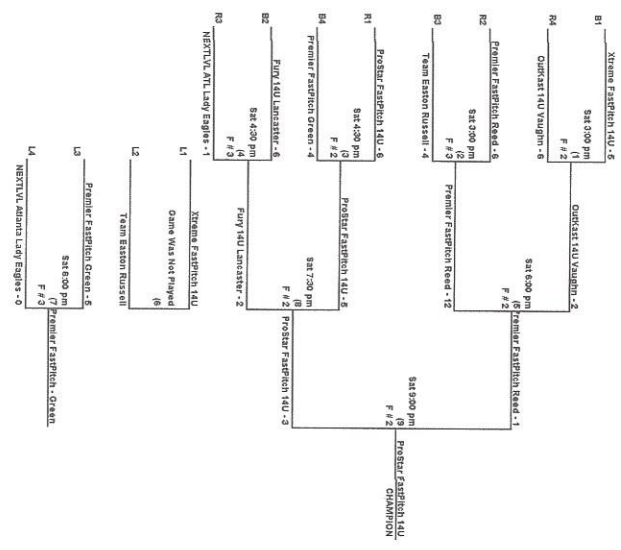

				DAY	TIME	Field #
PG5	E-6	vs	F-0	SAT	9:00 AM	E3
PG6	G-5	vs	H-2	SAT	10:30 AM	E3
PG7	H-0	vs	E-10	SAT	12:00 PM	E3
PG8	F-0	vs	G-10	SAT	1:30 PM	E3

HIGH SCHOOL

Blue Pool

A ProStar FastPitch 18U
B Georgia Fire - Marshall
C KC Freedom GA - Farrell

				DAY	TIME	Field #
PG1	A-2	vs	B-3	SAT	9:00 AM	E4
PG2	B-0	vs	C-2	SAT	12:00 PM	E5
PG3	C-2	vs	A-8	SAT	1:30 PM	E5

Red Pool

D Team Easton - Moore
E Attack FastPitch
F Firecrackers '01 - Todd

PG4	D-1	vs	E-4	SAT	9:00 AM	E5
PG5	E-1	vs	F-2	SAT	10:30 AM	E5
PG6	F-9	vs	D-0	SAT	1:30 PM	E4

Teams Must be at the fields and ready to play at least 30 minutes prior to game time

NORTH GEORGIA PGF SOFTBALL
 SEASON OPENER
 FEBRUARY 24 2018
 Heritage Point Park * Dalton, GA
 12 - UNDER

NORTH GEORGIA PGF SOFTBALL
 SEASON OPENER
 FEBRUARY 24 2018
 Heritage Point Park * Dalton, GA
 14 - UNDER