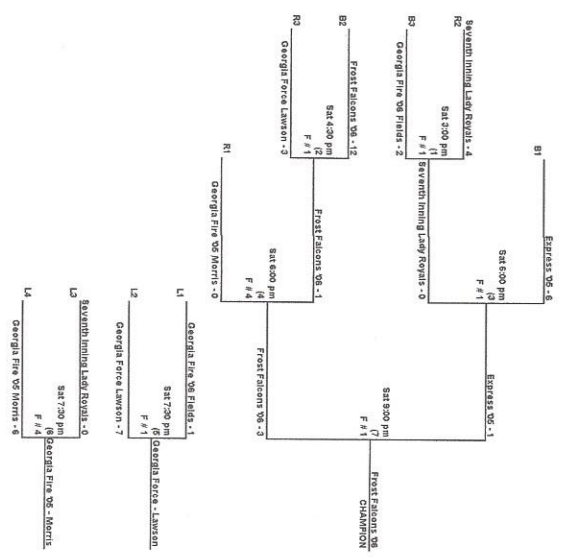

				DAY	TIME	Field #
PG5	E-6	vs	F-0	SAT	9:00 AM	E3
PG6	G-5	vs	H-2	SAT	10:30 AM	E3
PG7	H-0	vs	E-10	SAT	12:00 PM	E3
PG8	F-0	vs	G-10	SAT	1:30 PM	E3

HIGH SCHOOL

Blue Pool

A ProStar FastPitch 18U
B Georgia Fire - Marshall
C KC Freedom GA - Farrell

				DAY	TIME	Field #
PG1	A-2	vs	B-3	SAT	9:00 AM	E4
PG2	B-0	vs	C-2	SAT	12:00 PM	E5
PG3	C-2	vs	A-8	SAT	1:30 PM	E5

Red Pool

D Team Easton - Moore
E Attack FastPitch
F Firecrackers '01 - Todd

PG4	D-1	vs	E-4	SAT	9:00 AM	E5
PG5	E-1	vs	F-2	SAT	10:30 AM	E5
PG6	F-9	vs	D-0	SAT	1:30 PM	E4

Teams Must be at the fields and ready to play at least 30 minutes prior to game time

NORTH GEORGIA PGF SOFTBALL
 SEASON OPENER
 FEBRUARY 24 2018
 Heritage Point Park * Dalton, GA
 12 - UNDER

NORTH GEORGIA PGF SOFTBALL
 SEASON OPENER
 FEBRUARY 24 2018
 Heritage Point Park * Dalton, GA
 14 - UNDER