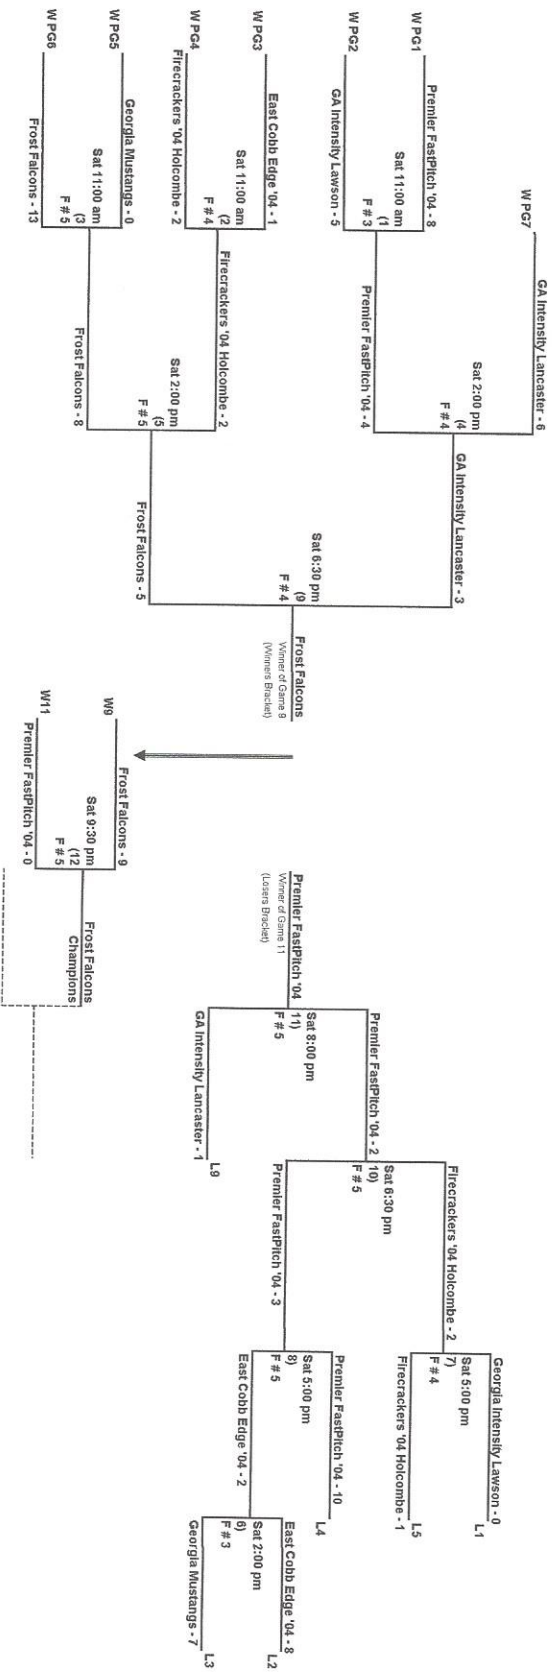

North Georgia USA Softball \* 2017 April Diamond-Fest In Marietta

Al Bishop Complex \* Marietta, GA

April 29 2017

10 - Under

				DAY	TIME	Field #	
A <u>RBI Crush</u>	PG1	A-0	vs	B-10	SAT	8:30 AM	1
B <u>Grayson Rams '06</u>	PG2	C-6	vs	D-1	SAT	9:45 AM	1
C <u>Titans FastPitch - Beam</u>	PG3	E-7	vs	F-10	SAT	9:45 AM	2
D <u>Tiger X-Treme 10U</u>							
E <u>Georgia Academy Power '06</u>							
F <u>Sharon Springs Spartans</u>							

Teams Must be at the fields and ready to play at least 30 minutes prior to game time

12 - Under

					DAY	TIME	Field #
A <u>Sandy Plains 12U - Lippens</u>	PG1	A-0	vs	B-16	SAT	8:30 AM	2
B <u>Premier FastPitch '04</u>	PG2	C-1	vs	D-2	SAT	8:30 AM	3
C <u>Team Georgia '04</u>	PG3	E-4	vs	F-7	SAT	8:30 AM	4
D <u>Georgia Intensity - Lawson</u>	PG4	G-10	vs	H-0	SAT	8:30 AM	5
E <u>Georgia Falcons Elite</u>	PG5	J-3	vs	K-8	SAT	9:45 AM	3
F <u>East Cobb Edge '04</u>	PG6	L-1	vs	M-7	SAT	9:45 AM	4
G <u>Firecrackers 04 - Holcombe</u>	PG7	N-7	vs	P-2	SAT	9:45 AM	5
H <u>East Cobb Edge - Cutler</u>							
J <u>Georgia Madness</u>							
K <u>Georgia Mustangs 12U</u>							
L <u>ProStar FastPitch 12U</u>							
M <u>Frost Falcons 12U</u>							
N <u>Georgia Intensity '04 - Lancaster</u>							
P <u>Atlanta Flames '05 - Bilz</u>							

Teams Must be at the fields and ready to play at least 30 minutes prior to game time

Winning Teams will go to Gold Bracket

Losing Teams will go to Silver Bracket

U S A SOFTBALL of NORTH GEORGIA

April Diamond - Fest

April 29 2017

Al Bishop Softball Complex \* Marietta, GA

10 - Under

U S A SOFTBALL of NORTH GEORGIA

April Diamond - Fest

April 29 2017

Al Bishop Softball Complex \* Marietta, GA

12 - Under "GOLD"