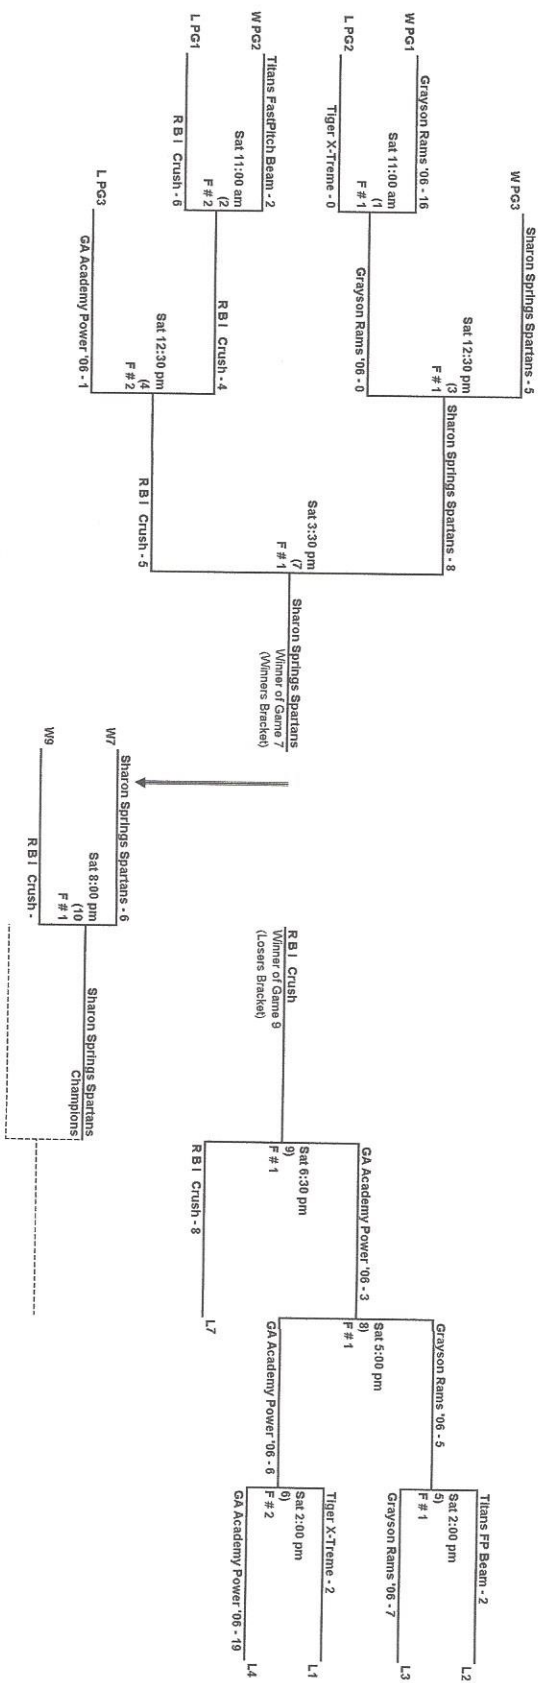

U S A SOFTBALL of NORTH GEORGIA

April Diamond - Fest

April 29 2017

Al Bishop Softball Complex * Marietta, GA

10 - Under