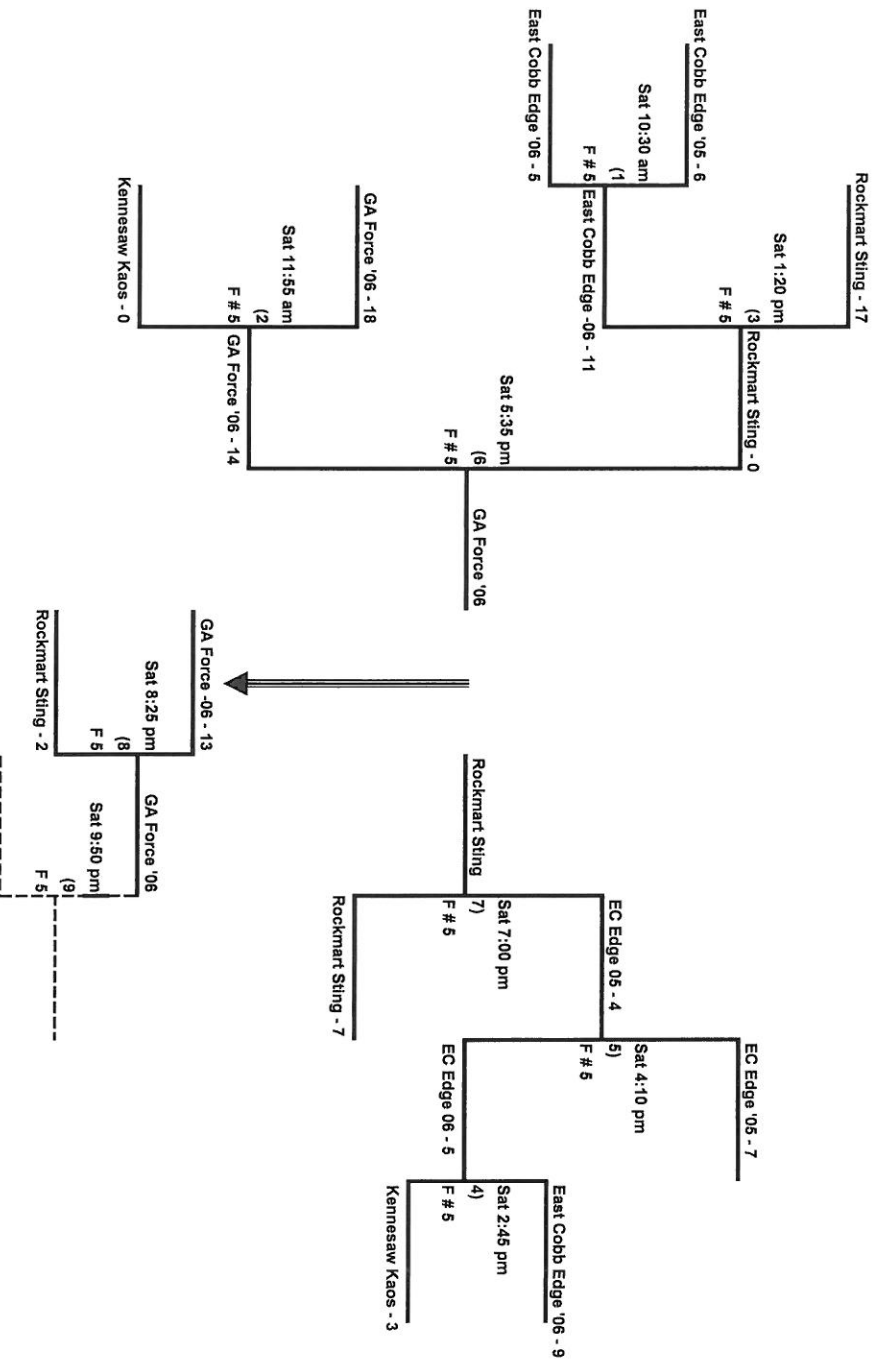

NORTH GEORGIA ASA SOFTBALL
FALL BREAST CANCER AWARENESS

NOVEMBER 14 2015

Kennworth Park * Acworth, GA

10 - Under