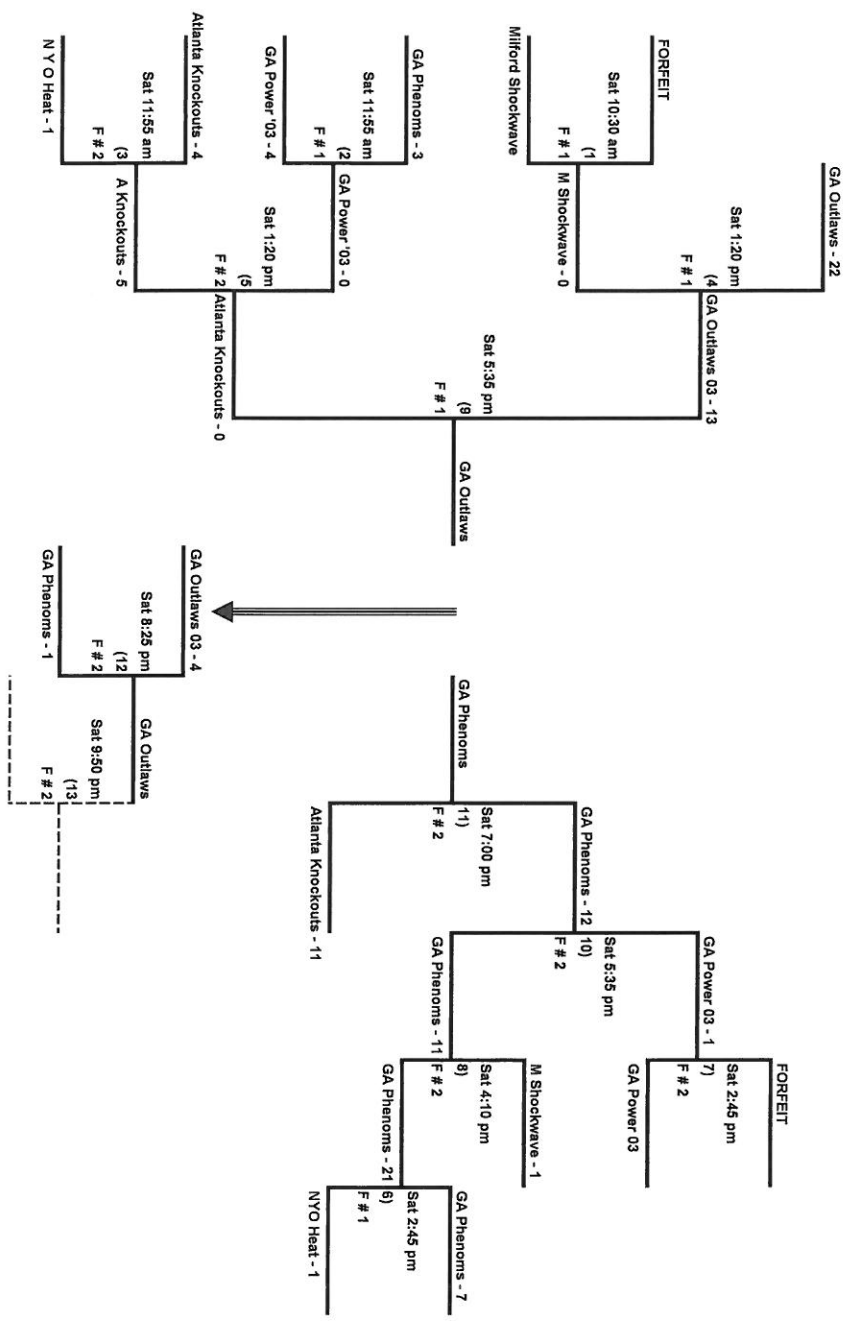

NORTH GEORGIA ASA SOFTBALL
FALL BREAST CANCER AWARENESS

NOVEMBER 14 2015

Kenworth Park * Acworth, GA

12 - Under