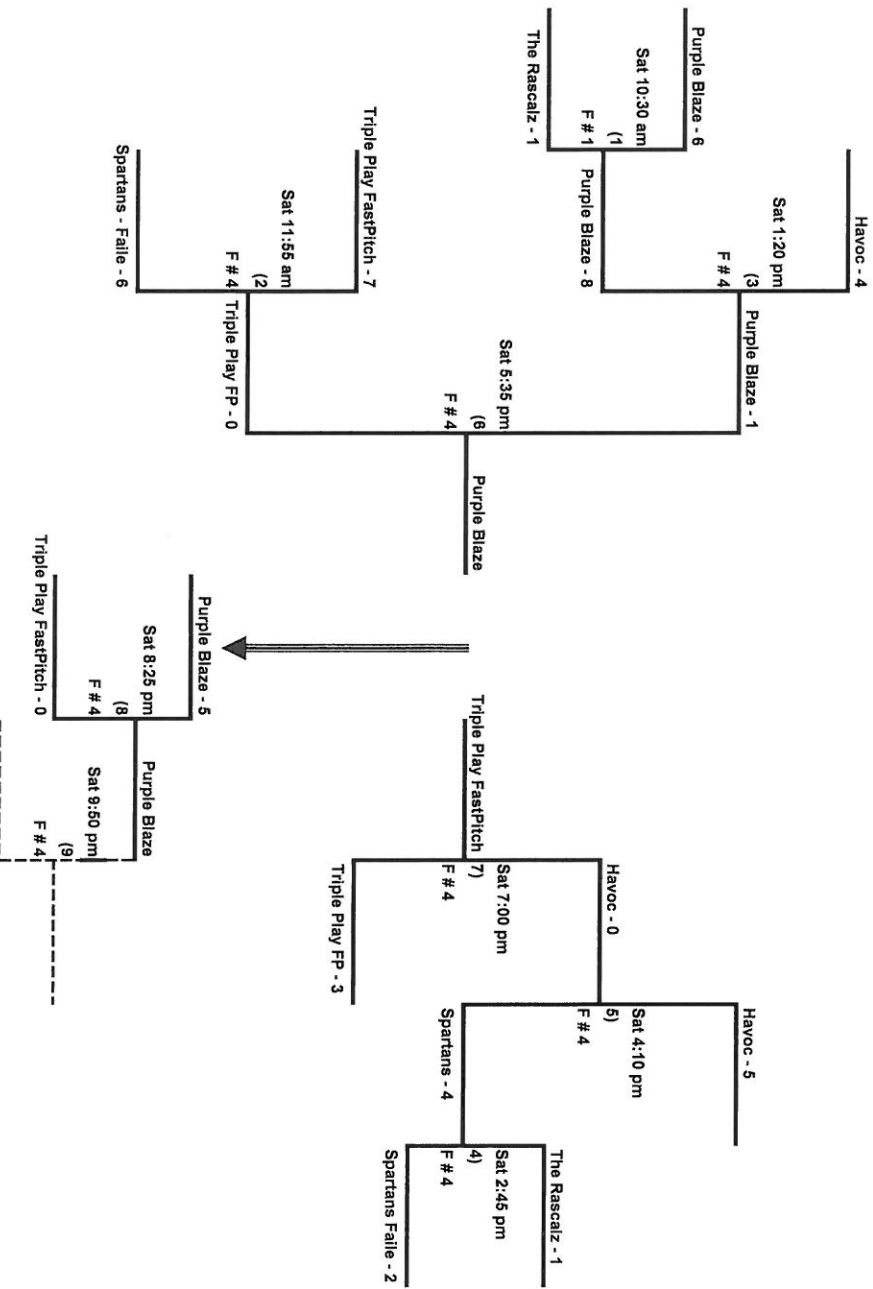

**NORTH GEORGIA ASA SOFTBALL
FALL BREAST CANCER AWARENESS**

NOVEMBER 14 2015

Kennworth Park * Acworth, GA

16 - Under "B"