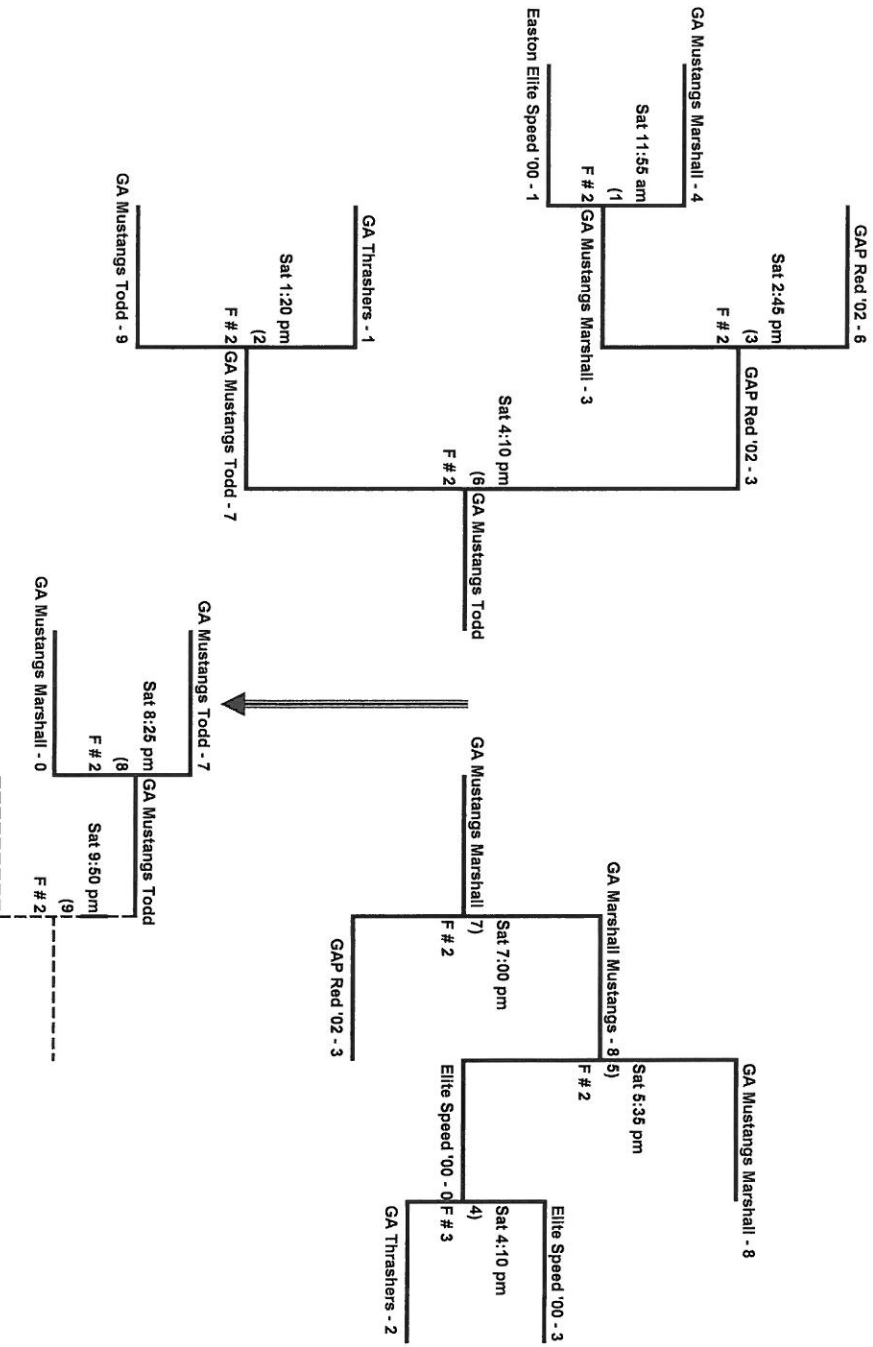

**NORTH GEORGIA ASA SOFTBALL
FALL BREAST CANCER AWARENESS**

NOVEMBER 14 2015

Adams Park * Kennworth, GA

16 - Under "A" SILVER