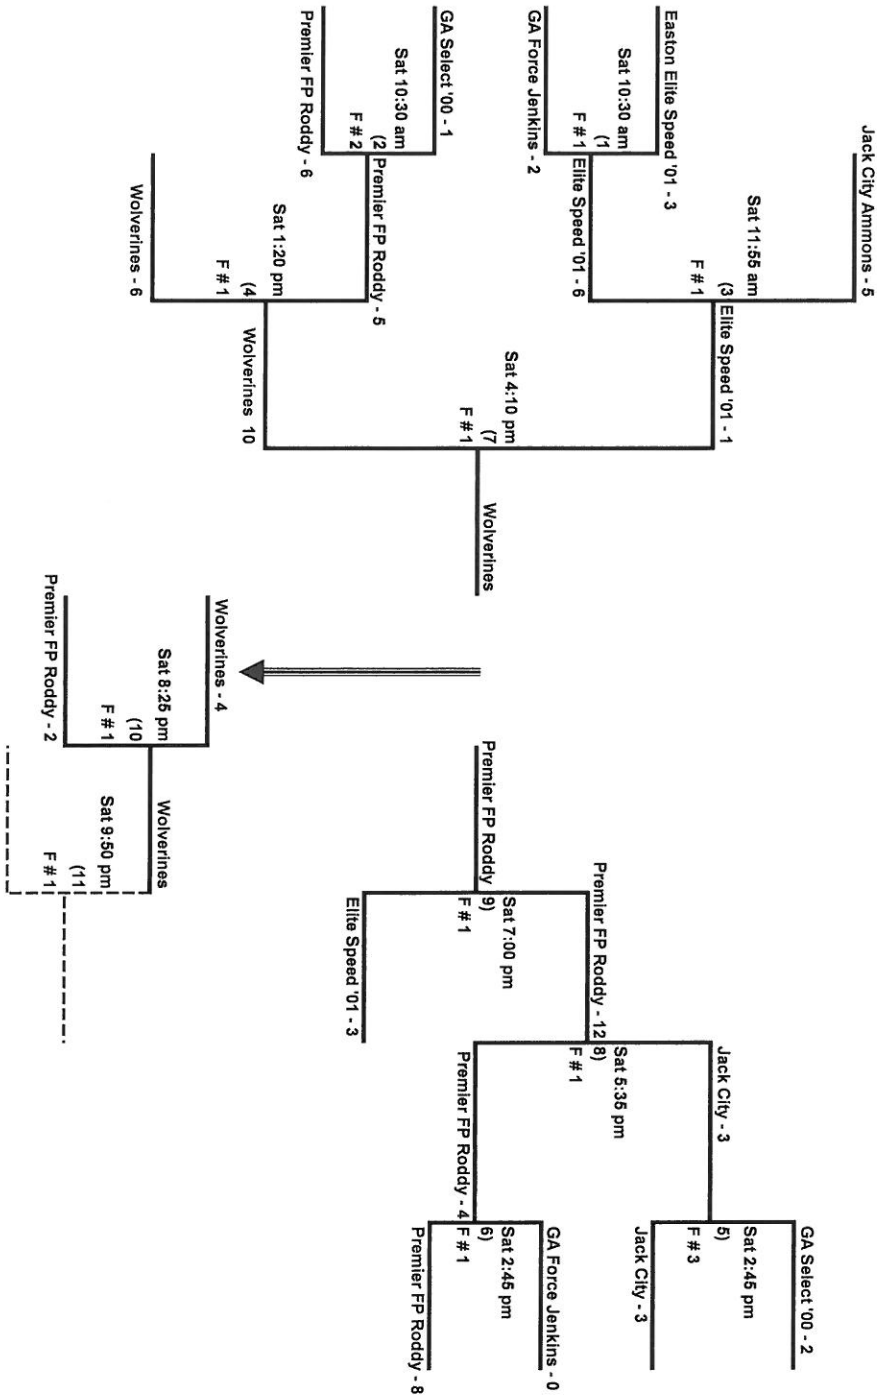

NORTH GEORGIA ASA SOFTBALL
FALL BREAST CANCER AWARENESS

NOVEMBER 14 2015

Adams Park * Kennesaw, GA

16 - Under "A" GOLD