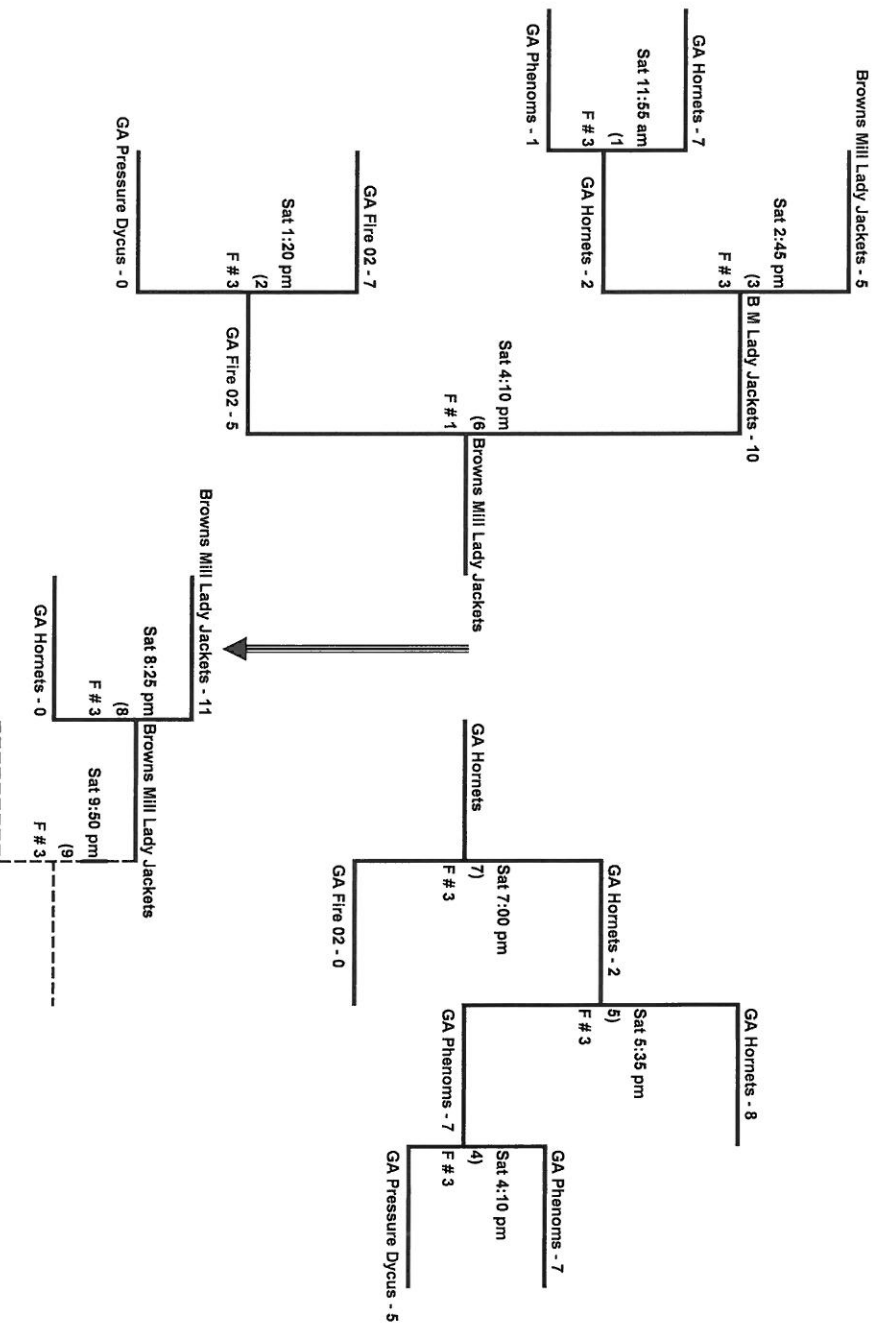

18-Under

<u>A Kennworth Bandits</u>	PG1	A-2	vs	B-3	SAT	9:15 AM	3
<u>B Georgia Force - Matthews</u>	PG2	C-3	vs	D-0	SAT	9:15 AM	4
<u>C Fury - Holland</u>	PG3	E-4	vs	F-10	SAT	10:30 AM	4
<u>D Atlanta Flames - Hegwood</u>							
<u>E Georgia Lightning</u>							
<u>F Georgia Fire 18U Gold</u>							

NOVEMBER 14 2015

Kenworth Park * Acworth, GA

12 - Under

NORTH GEORGIA ASA SOFTBALL
FALL BREAST CANCER AWARENESS

NOVEMBER 14 2015

Kennworth Park * Acworth, GA

14 - Under

**NORTH GEORGIA ASA SOFTBALL
FALL BREAST CANCER AWARENESS**