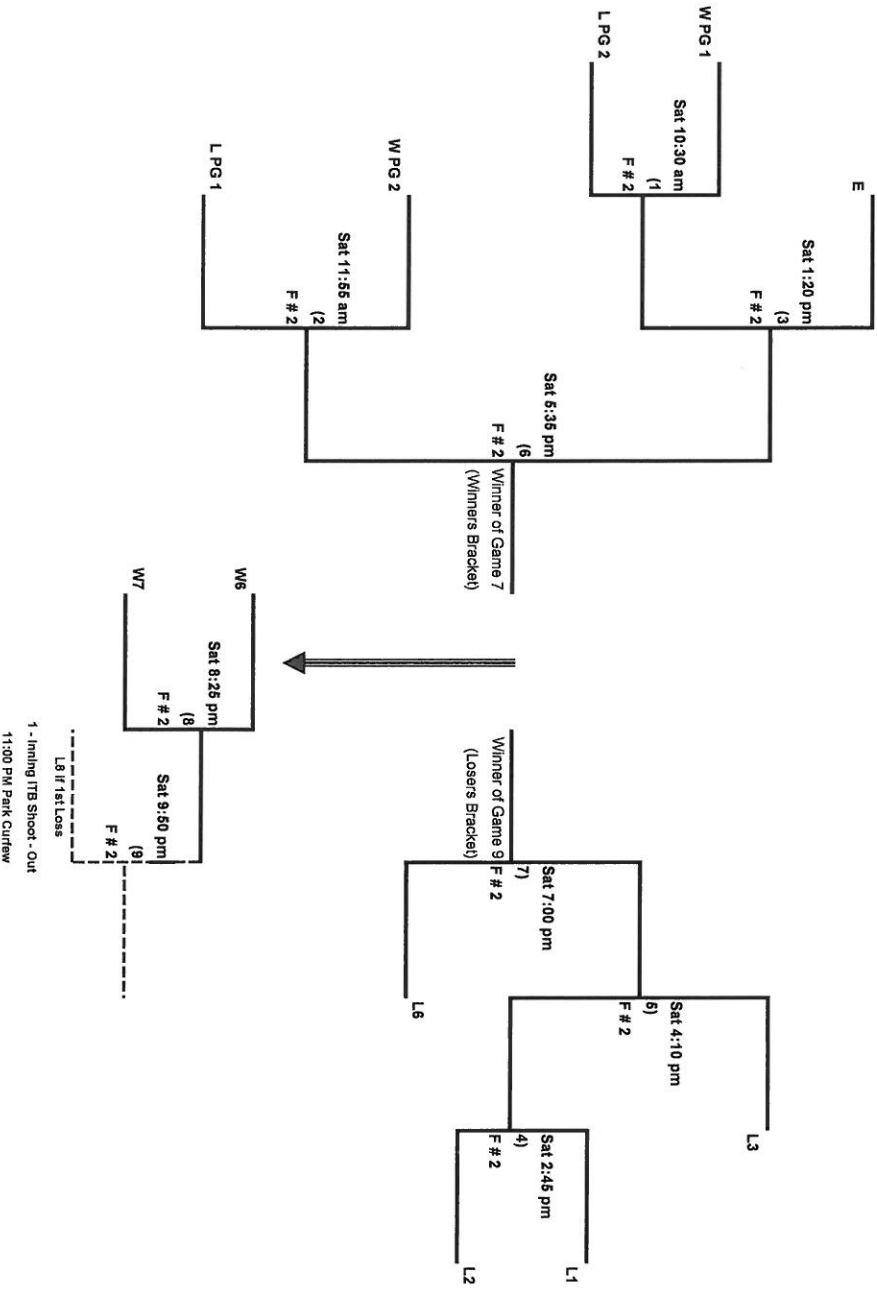

MORTH GEORGIA ASA SOFTBALL
FALL BREAST CANCER AWARENESS

NOVEMBER 14 2015

Kennesaw Park * Acworth, GA

16 - Under "B"