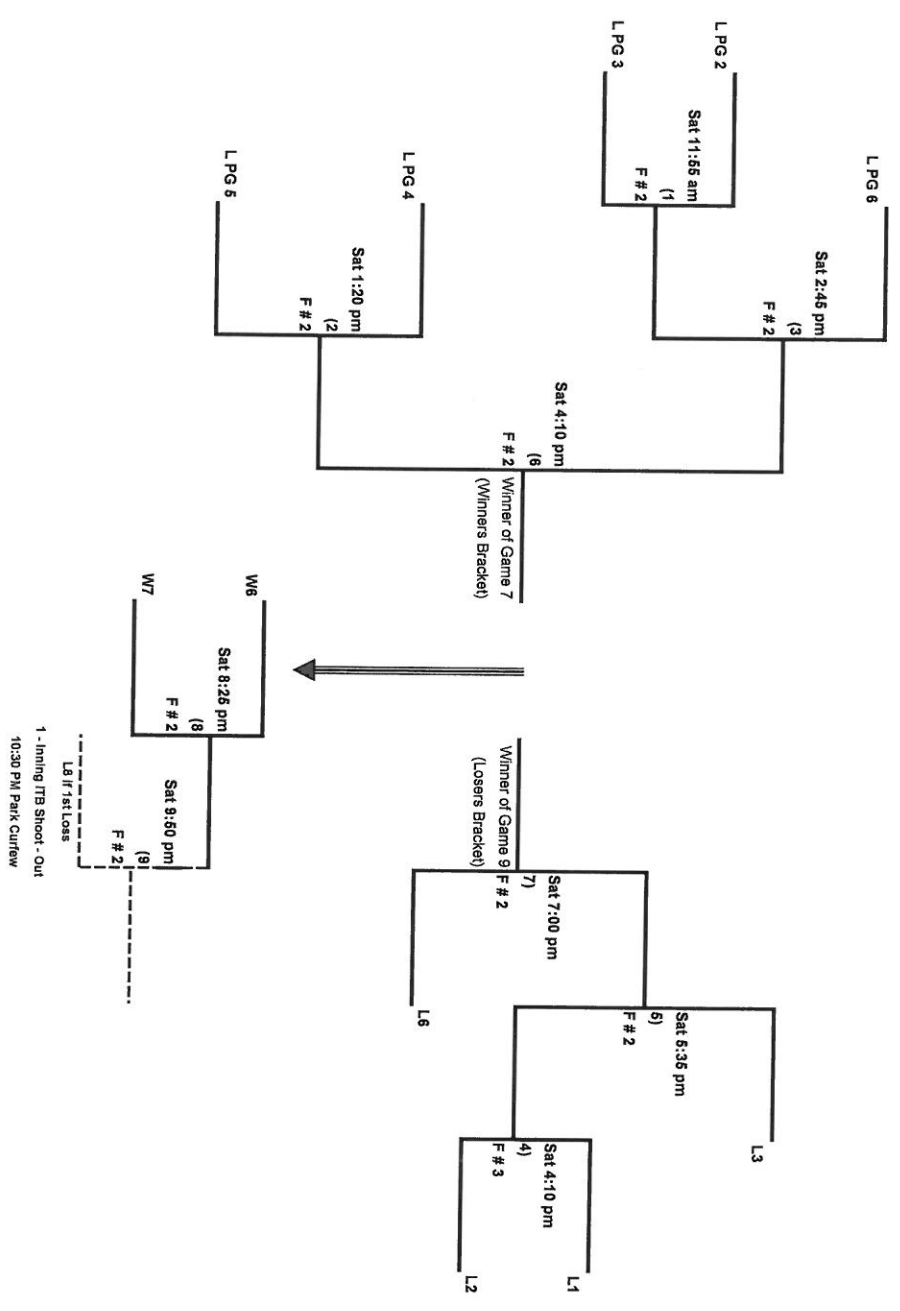

**MORTH GEORGIA A S A SOFTBALL
FALL BREAST CANCER AWARENESS**

**NOVEMBER 14 2015
Adams Park * Kennnworth, GA**

16 - Under "A" SILVER