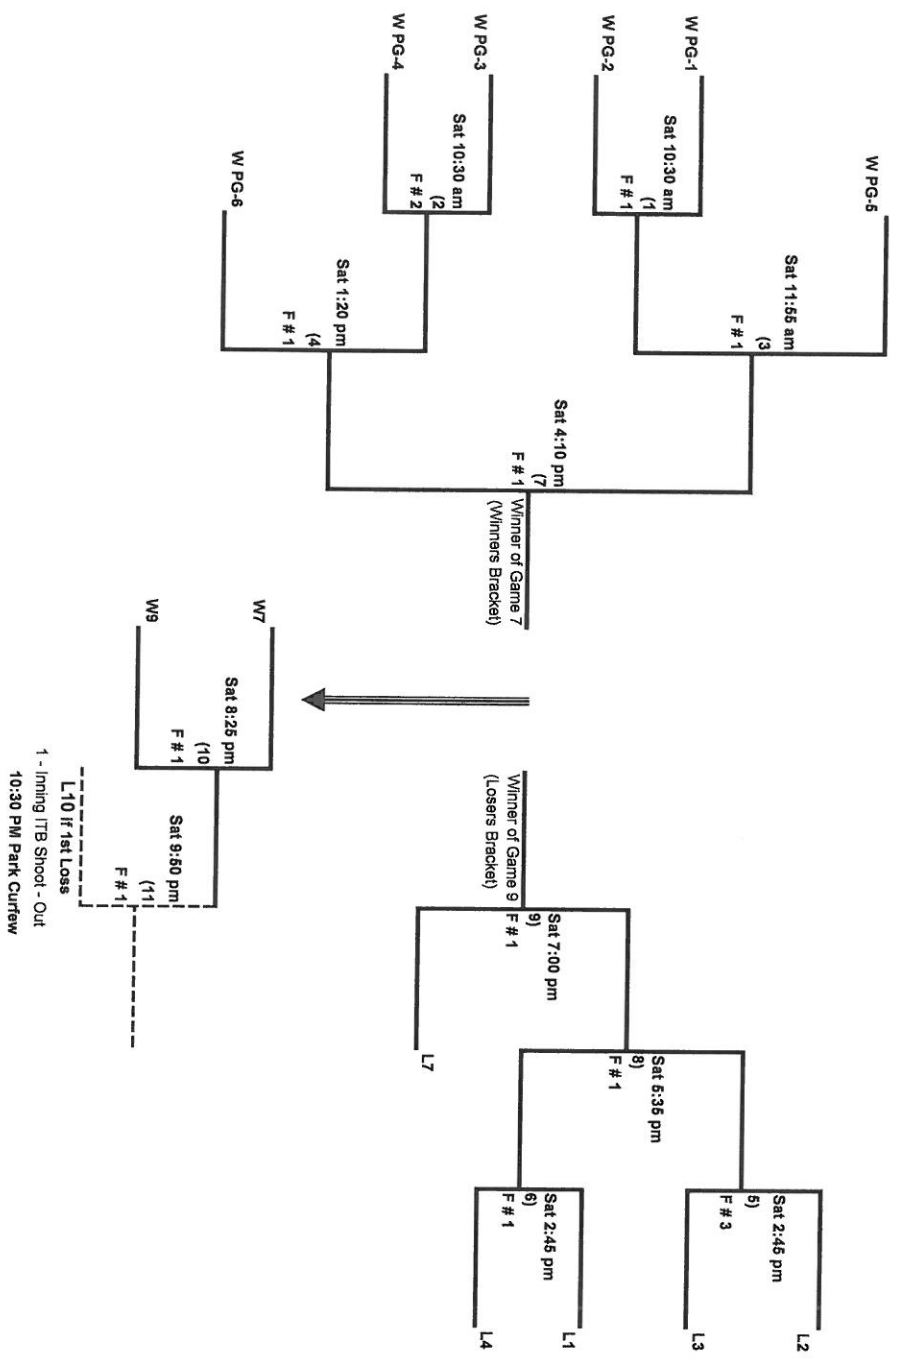

**MORTH GEORGIA ASA SOFTBALL
FALL BREAST CANCER AWARENESS**

**NOVEMBER 14 2015
Adams Park * Kennesaw, GA**

16 - Under "A" GOLD