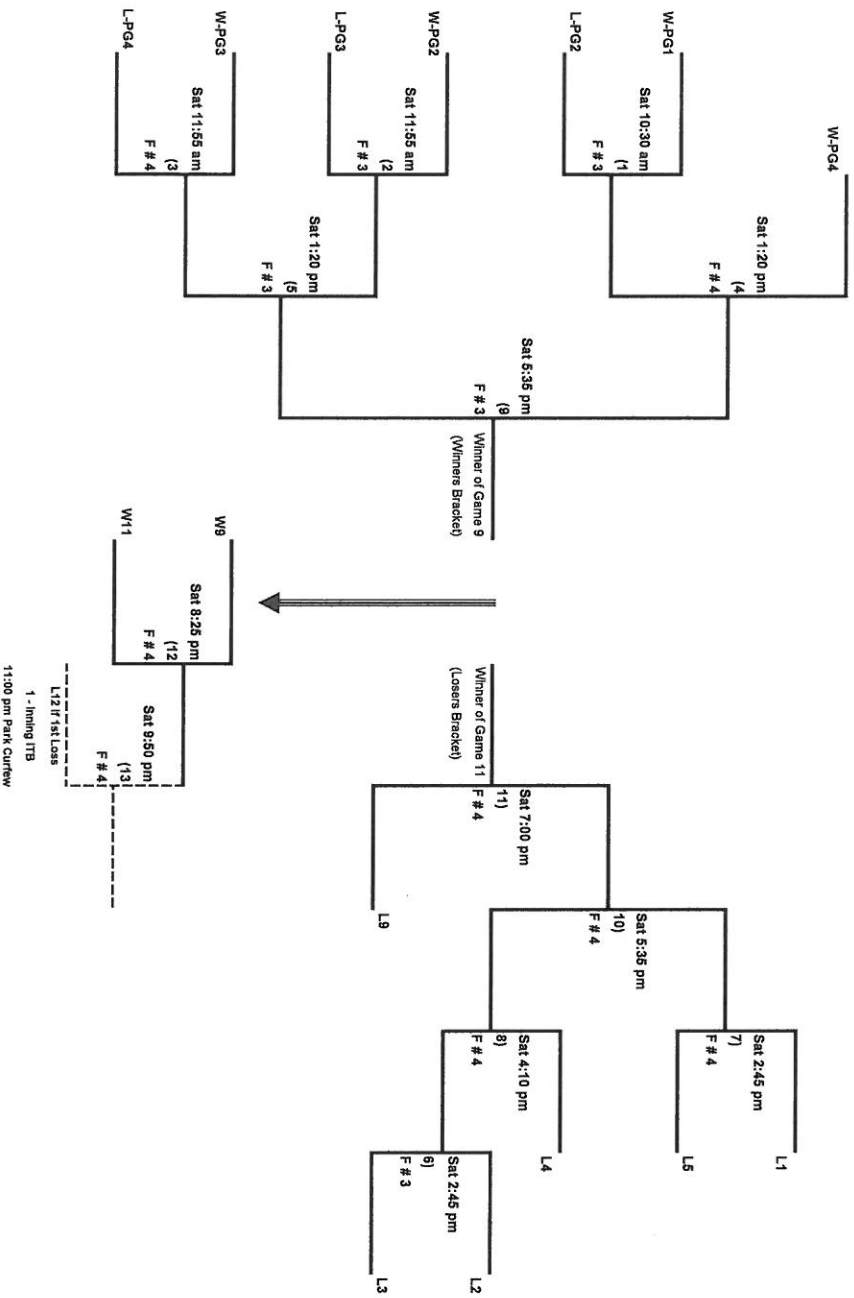

**MORTH GEORGIA ASA SOFTBALL
FALL BREAST CANCER AWARENESS**

NOVEMBER 14 2015
Kennesaw Park * Acworth, GA

12 - Under