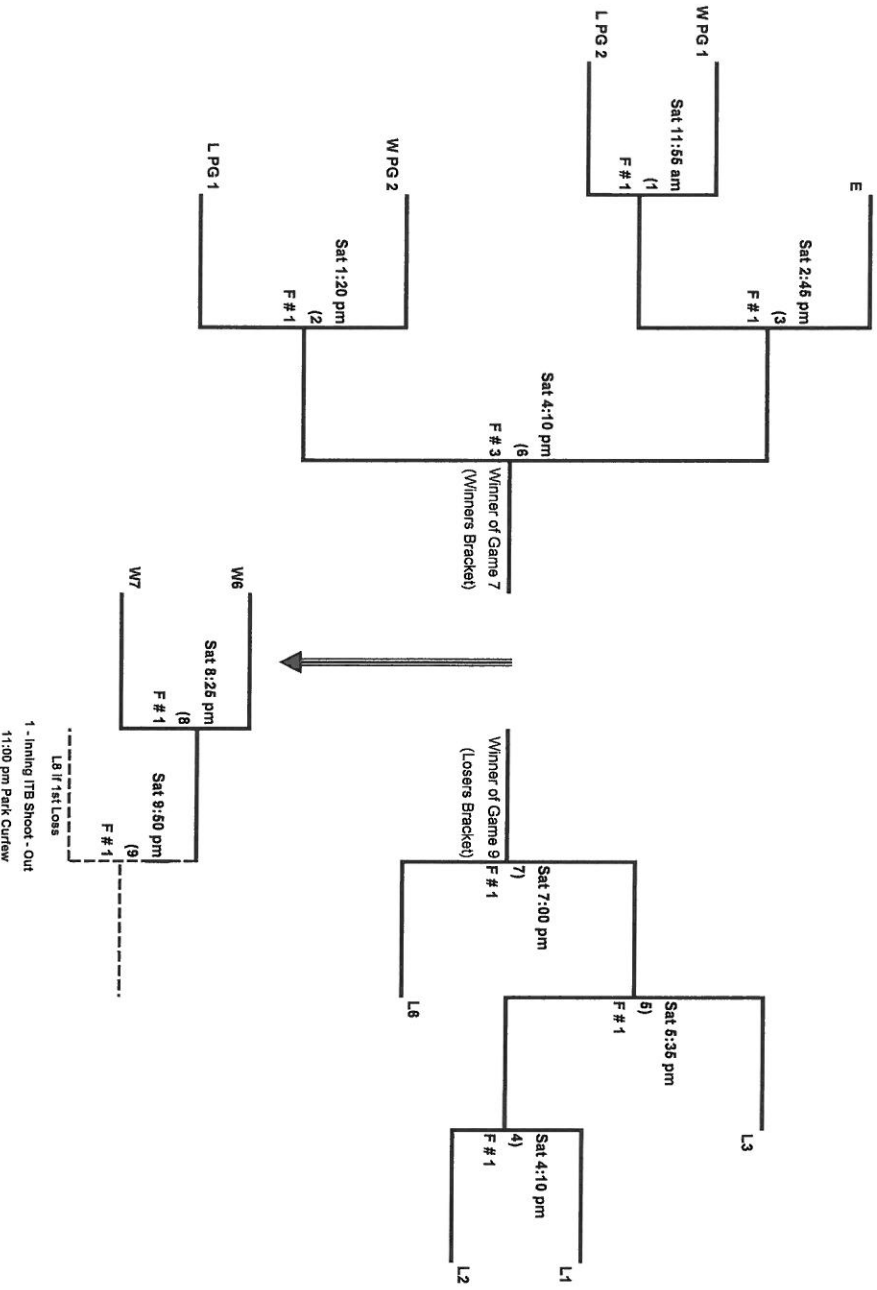

NOVEMBER 14 2015
Kennesaw Park * Acworth, GA

12 - Under

**MORTH GEORGIA ASA SOFTBALL
FALL BREAST CANCER AWARENESS**

**NOVEMBER 14 2015
Kennworth Park * Acworth, GA**

14 - Under

1 - Inning ITB Shoot - Out
11:00 pm Park Curfew