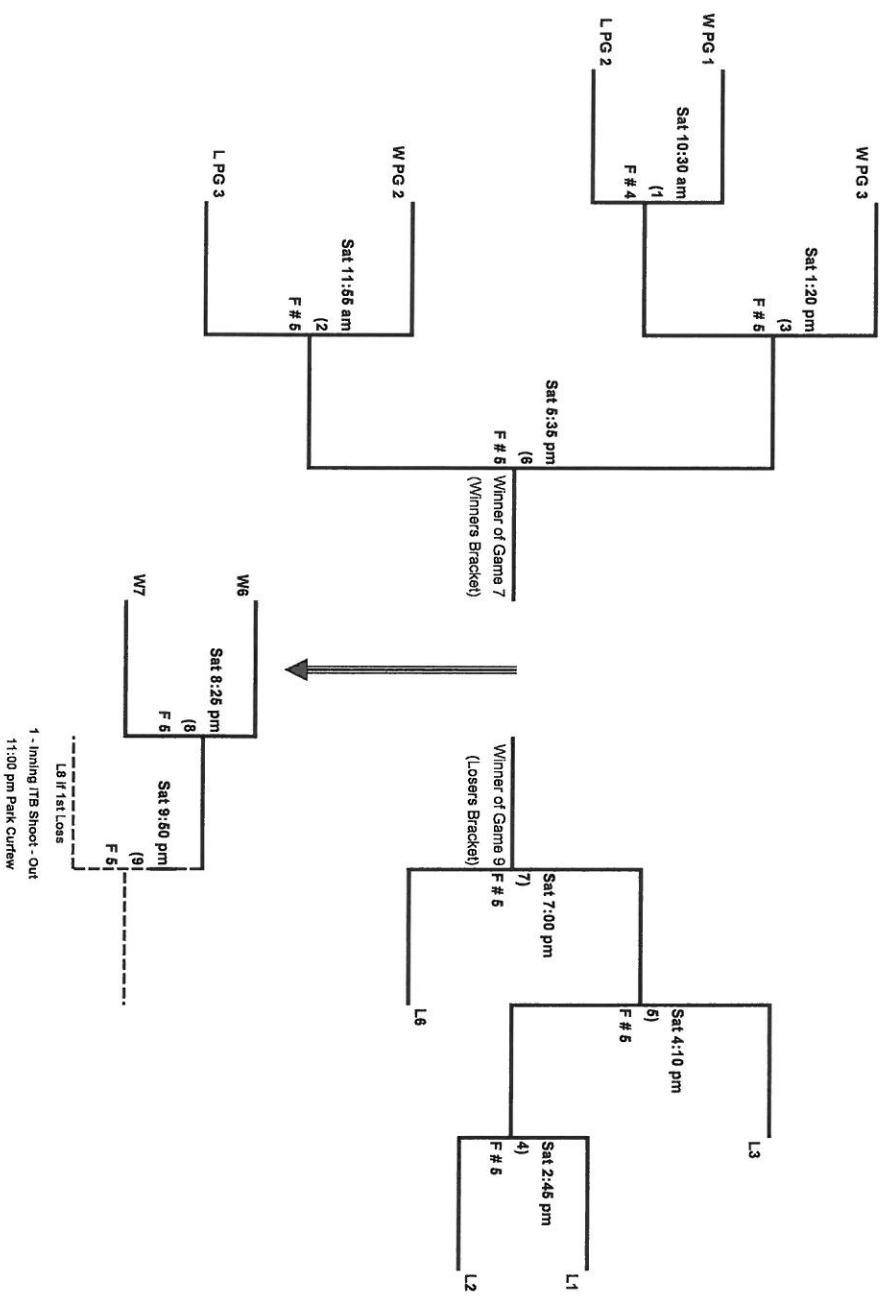

MORTH GEORGIA A S A SOFTBALL
FALL BREAST CANCER AWARENESS

NOVEMBER 14 2015

Kennworth Park * Acworth, GA

10 - Under